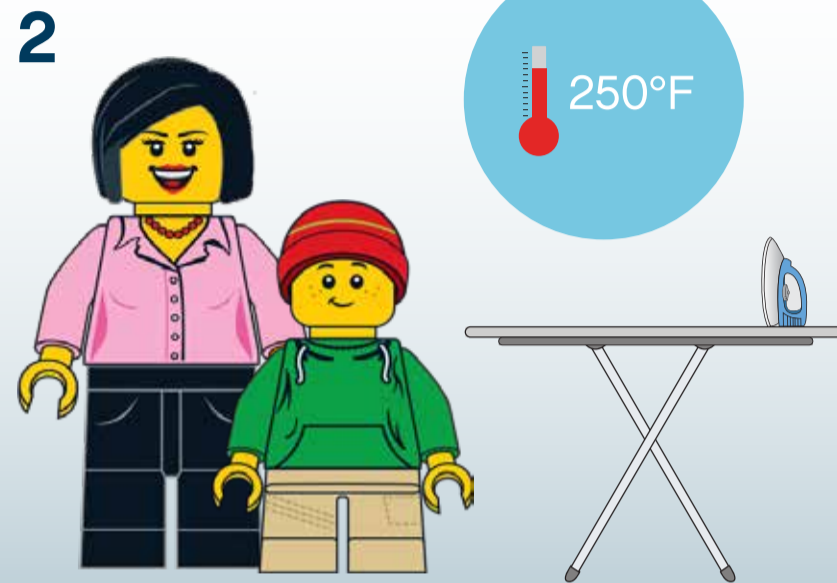

LEGO® Bags Patch Pack Instructions

Pick your patch

Have a parent heat up the iron on the high setting

Place the patch on your pack and cover with fabric

Press iron onto fabric for at least 15 seconds

Collect all 24 patches to add to your pack!